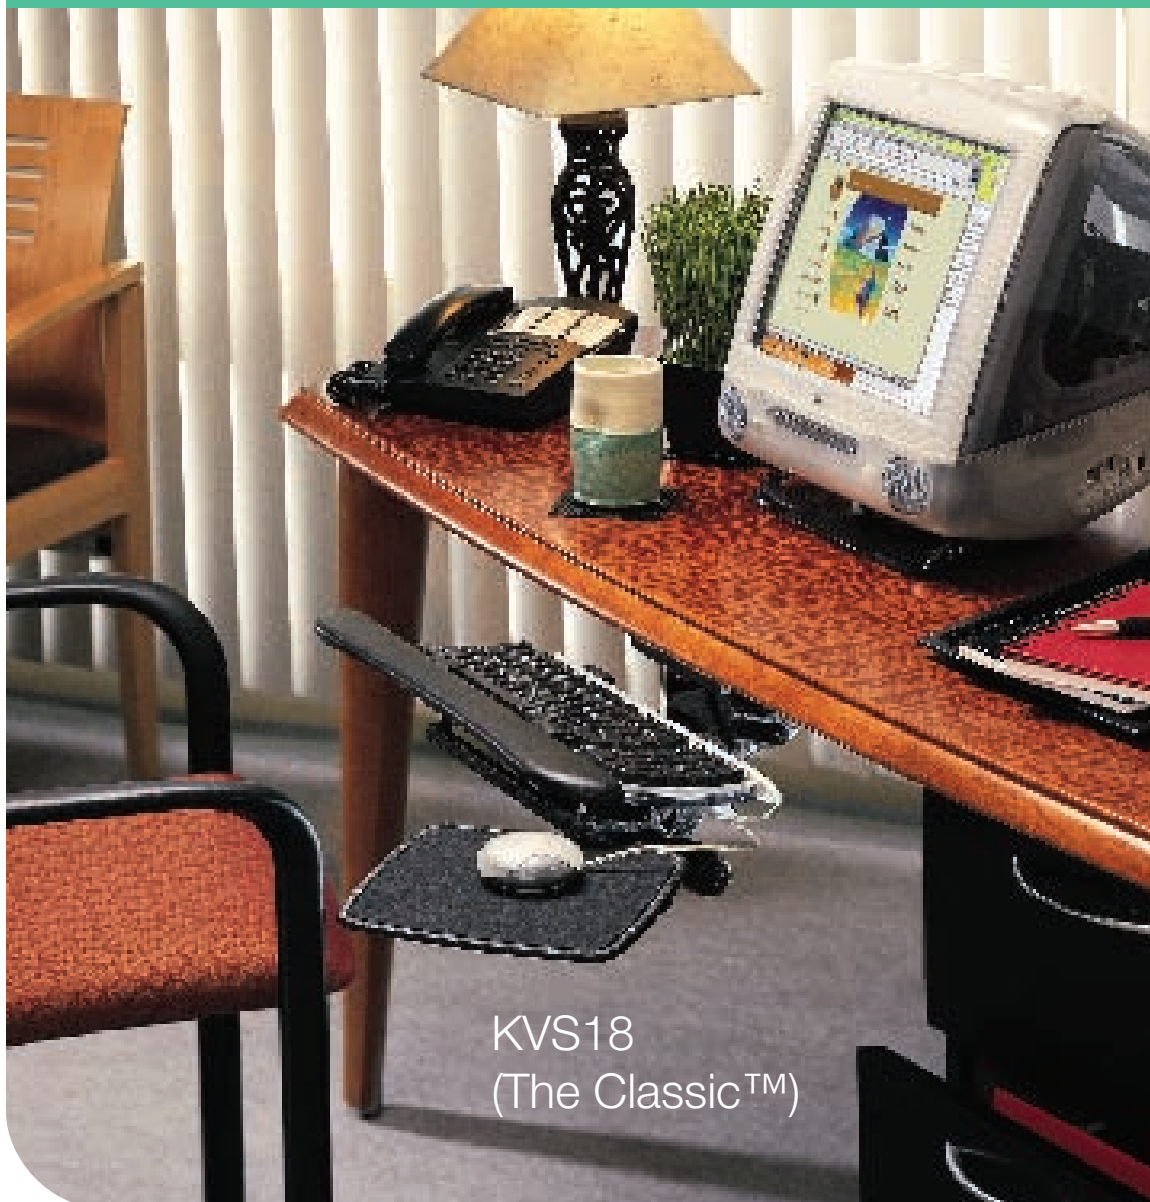

KVS18 (The Classic™) - KSA21

value keyboard spring assisted supports.....

soft touch knob control

KVS18
(The Classic™)

The leading solution for providing both value and ergonomic performance. The KVS18 features a spring-assisted keyboard arm with a single soft-touch knob control for both height and tilt adjustment. Simply loosen the knob, adjust to the most comfortable position and tighten. The KSA21 features a dual swivel arm enabling side to side keyboard movement and 360° front and rear swivel. Keyboard height is easily set by a knob control, while a ratchet handle is used to set the tilt angle.

INNOVATIVE IDEAS IN WORKPLACE COMFORT

KVS18-The Classic™

Advantages:

- Provides 5¾" (146 mm) of height adjustment and ±15° of tilt adjustment
- Slim profile allows for maximum knee clearance when in use or retracted
- Spring assisted design provides effortless height adjustment
- 360° rear swivel for optimal keyboard tray positioning and easy storage
- Standard length fits most shallow-depth worksurfaces and fully retracts on 17¾" (450 mm) track
- Available in a durable black powder coat finish
- Installation hardware and instructions included
- Exceeds the ANSI/BIFMA X5.5, 1998 industry performance standard
- Lifetime warranty

KSA21 - dual swivel

Advantages:

- Provides 8" (203 mm) of height adjustment and ±15° of tilt adjustment
- Knob height adjustment
- Tilt adjustment set by ratchet handle
- 360° front swivel, 360° rear swivel
- Fully retractable
- Available in a durable black powder coat finish
- Installation hardware and instructions included
- Meets ANSI/BIFMA (5.5,1989) standards
- Lifetime warranty