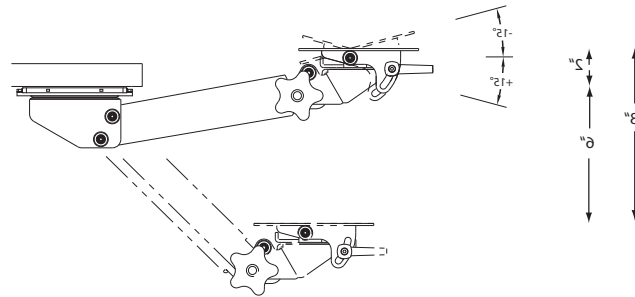

INNOVATIVE IDEAS IN WORKPLACE COMFORT

KVS18-The Classic™

Advantages:

- Provides 5¾" (146 mm) of height adjustment and ±15° of tilt adjustment
- Slim profile allows for maximum knee clearance when in use or retracted
- Spring assisted design provides effortless height adjustment
- 360° rear swivel for optimal keyboard tray positioning and easy storage
- Standard length fits most shallow-depth worksurfaces and fully retracts on 17¾" (450 mm) track
- Available in a durable black powder coat finish
- Installation hardware and instructions included
- Exceeds the ANSI/BIFMA X5.5, 1998 industry performance standard
- Lifetime warranty

KSA21 - dual swivel

Advantages:

- Provides 8" (203 mm) of height adjustment and ±15° of tilt adjustment
- Knob height adjustment
- Tilt adjustment set by ratchet handle
- 360° front swivel, 360° rear swivel
- Fully retractable
- Available in a durable black powder coat finish
- Installation hardware and instructions included
- Meets ANSI/BIFMA (5.5,1989) standards
- Lifetime warranty

KVS18 (The Classic™) SPECIFICATIONS

HEIGHT ADJUSTMENT	
UP	1 1/8" (28 mm)
DOWN	4 5/8" (117 mm)
TOTAL	5 3/4" (146 mm)
TILT	+15° / -15°
HEIGHT ADJUSTMENT	SET BY SINGLE KNOB
TILT ADJUSTMENT	SET BY SINGLE KNOB
360° REAR SWIVEL	YES
FULLY RETRACTABLE	YES, 17 3/4" (450 mm) TRACK INCLUDED
ANSI/BIFMA X5.5 1998	YES, EXCEEDS
MATERIAL	STEEL
FINISH	TEXTURED BLACK POWDER COAT

Track Options

KVS18 (The Classic™)

Track Size	Model #
18" Track	KVS18 (The Classic) 

KSA21-dual swivel SPECIFICATIONS

HEIGHT ADJUSTMENT	
UP	2" (51 mm)
DOWN	6" (152 mm)
TOTAL	8" (203 mm)
TILT	+15° / -15°
HEIGHT ADJUSTMENT	KNOB
TILT ADJUSTMENT	RATCHET HANDLE
360° SWIVEL	FRONT AND REAR
FULLY RETRACTABLE	YES
ANSI/BIFMA X5.5 1998	YES, EXCEEDS
MATERIAL	STEEL
FINISH	TEXTURED BLACK POWDER COAT