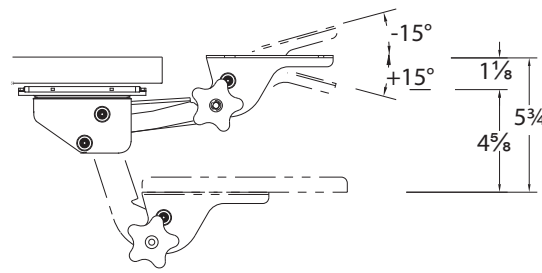

INNOVATIVE IDEAS IN WORKPLACE COMFORT

KVS18-The Classic™

Advantages:

- Provides 5¾" (146 mm) of height adjustment and ±15° of tilt adjustment
- Slim profile allows for maximum knee clearance when in use or retracted
- Spring assisted design provides effortless height adjustment
- 360° rear swivel for optimal keyboard tray positioning and easy storage
- Standard length fits most shallow-depth worksurfaces and fully retracts on 17¾" (450 mm) track
- Available in a durable black powder coat finish
- Installation hardware and instructions included
- Exceeds the ANSI/BIFMA X5.5, 1998 industry performance standard
- Lifetime warranty

KSA21 - dual swivel

Advantages:

- Provides 8" (203 mm) of height adjustment and ±15° of tilt adjustment
- Knob height adjustment
- Tilt adjustment set by ratchet handle
- 360° front swivel, 360° rear swivel
- Fully retractable
- Available in a durable black powder coat finish
- Installation hardware and instructions included
- Meets ANSI/BIFMA (5.5,1989) standards
- Lifetime warranty

KVS18 (The Classic™) SPECIFICATIONS

HEIGHT ADJUSTMENT	
UP	1 1/8" (28 mm)
DOWN	4 5/8" (117 mm)
TOTAL	5 3/4" (146 mm)
TILT	+15° / -15°
HEIGHT ADJUSTMENT	SET BY SINGLE KNOB
TILT ADJUSTMENT	SET BY SINGLE KNOB
360° REAR SWIVEL	YES
FULLY RETRACTABLE	YES, 17 3/4" (450 mm) TRACK INCLUDED
ANSI/BIFMA X5.5 1998	YES, EXCEEDS
MATERIAL	STEEL
FINISH	TEXTURED BLACK POWDER COAT

Track Options

KVS18 (The Classic™)

Track Size	Model #
18" Track	KVS18 (The Classic) 

KSA21-dual swivel SPECIFICATIONS

HEIGHT ADJUSTMENT	
UP	2" (51 mm)
DOWN	6" (152 mm)
TOTAL	8" (203 mm)
TILT	+15° / -15°
HEIGHT ADJUSTMENT	KNOB
TILT ADJUSTMENT	RATCHET HANDLE
360° SWIVEL	FRONT AND REAR
FULLY RETRACTABLE	YES
ANSI/BIFMA X5.5 1998	YES, EXCEEDS
MATERIAL	STEEL
FINISH	TEXTURED BLACK POWDER COAT