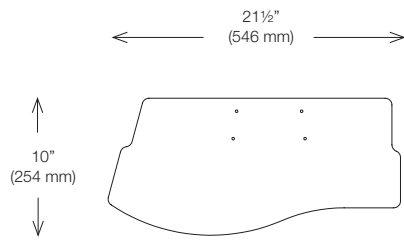

you unparalleled
comfort and
performance.

INNOVATIVE IDEAS IN WORKPLACE COMFORT

wave/natural platforms

PU21W 21" (533 mm) natural platform

PU21W

- fits diagonal corners 17" (432 mm) and greater, radius 18" (457 mm) and greater
- compatible with Microsoft® Natural™ and Elite™
- choose from a variety of mousing options
- can be combined with CornerShaper™ to convert 90° corners

PU27W 27" (685 mm) natural platform

PU27W

- fits diagonal corners 21" (533 mm) and greater
- compatible with Microsoft® Natural™ and Elite™
- positions the keyboard and mouse on the same level
- can be combined with CornerShaper™ to convert 90° corners

PU27DW17E 17" (431 mm) natural enhanced platform

PU27DW17E

- fits diagonal corners 17" (432 mm) and greater
- compatible with Microsoft® Natural™ and Elite™
- platform can be configured for both left and right hand mouse users
- positions the keyboard and mouse on the same level
- can be combined with CornerShaper™ to convert 90° corners
- wire mouse catcher

PU27DW21E 21" (533 mm) natural enhanced platform

PU27DW21E

- fits diagonal corners 21" (533 mm) and greater
- compatible with Microsoft® Natural™ and Elite™
- platform can be configured for both left and right hand mouse users
- positions the keyboard and mouse on the same level
- can be combined with CornerShaper™ to convert 90° corners
- wire mouse catcher