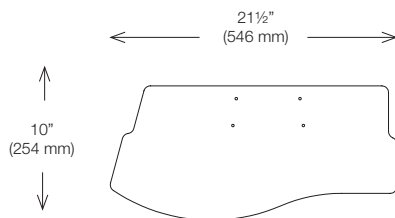

you unparalleled
comfort and
performance.

INNOVATIVE IDEAS IN WORKPLACE COMFORT

wave/natural platforms

PU21W 21" (533 mm) natural platform

PU21W

- fits diagonal corners 17" (432 mm) and greater, radius 18" (457 mm) and greater
- compatible with Microsoft® Natural™ and Elite™
- choose from a variety of mousing options
- can be combined with CornerShaper™ to convert 90° corners

Mousing Options

MA	mouse above	MBL	left handed mouse below
MAT	mouse above with tilt	MBLT	left handed mouse below plus tilt
MBR	right handed mouse below	MBD	dual mouse below
MBRT	right handed mouse below plus tilt	MBDT	dual mouse below plus tilt

PU27W 27" (685 mm) natural platform

PU27W

- fits diagonal corners 21" (533 mm) and greater
- compatible with Microsoft® Natural™ and Elite™
- positions the keyboard and mouse on the same level
- can be combined with CornerShaper™ to convert 90° corners

PU27DW17E 17" (431 mm) natural enhanced platform

PU27DW17E

- fits diagonal corners 17" (432 mm) and greater
- compatible with Microsoft® Natural™ and Elite™
- platform can be configured for both left and right hand mouse users
- positions the keyboard and mouse on the same level
- can be combined with CornerShaper™ to convert 90° corners
- wire mouse catcher