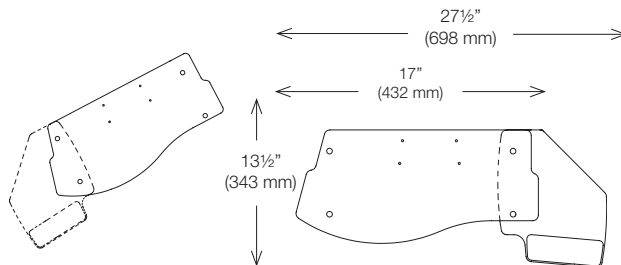

you unparalleled
comfort and
performance.

INNOVATIVE IDEAS IN WORKPLACE COMFORT

wave/natural platforms

PU21W 21" (533 mm) natural platform

PU21W

- fits diagonal corners 17" (432 mm) and greater, radius 18" (457 mm) and greater
- compatible with Microsoft® Natural™ and Elite™
- choose from a variety of mousing options
- can be combined with CornerShaper™ to convert 90° corners

Mousing Options

MA	mouse above	MBL	left handed mouse below
MAT	mouse above with tilt	MBLT	left handed mouse below plus tilt
MBR	right handed mouse below	MBD	dual mouse below
MBRT	right handed mouse below plus tilt	MBDT	dual mouse below plus tilt

PU27W 27" (685 mm) natural platform

PU27W

- fits diagonal corners 21" (533 mm) and greater
- compatible with Microsoft® Natural™ and Elite™
- positions the keyboard and mouse on the same level
- can be combined with CornerShaper™ to convert 90° corners

PU27DW17E 17" (431 mm) natural enhanced platform

PU27DW17E

- fits diagonal corners 17" (432 mm) and greater
- compatible with Microsoft® Natural™ and Elite™
- platform can be configured for both left and right hand mouse users
- positions the keyboard and mouse on the same level
- can be combined with CornerShaper™ to convert 90° corners
- wire mouse catcher