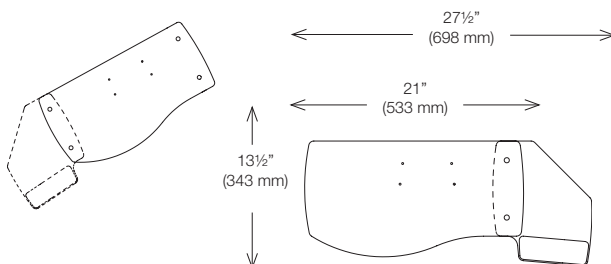

Mousing Options

MA	mouse above	MBL	left handed mouse below
MAT	mouse above with tilt	MBLT	left handed mouse below plus tilt
MBR	right handed mouse below	MBD	dual mouse below
MBRT	right handed mouse below plus tilt	MBDT	dual mouse below plus tilt

PU27W 27" (685 mm) natural platform

PU27W

- fits diagonal corners 21" (533 mm) and greater
- compatible with Microsoft® Natural™ and Elite™
- positions the keyboard and mouse on the same level
- can be combined with CornerShaper™ to convert 90° corners

PU27DW17E 17" (431 mm) natural enhanced platform

PU27DW17E

- fits diagonal corners 17" (432 mm) and greater
- compatible with Microsoft® Natural™ and Elite™
- platform can be configured for both left and right hand mouse users
- positions the keyboard and mouse on the same level
- can be combined with CornerShaper™ to convert 90° corners
- wire mouse catcher

PU27DW21E 21" (533 mm) natural enhanced platform

PU27DW21E

- fits diagonal corners 21" (533 mm) and greater
- compatible with Microsoft® Natural™ and Elite™
- platform can be configured for both left and right hand mouse users
- positions the keyboard and mouse on the same level
- can be combined with CornerShaper™ to convert 90° corners
- wire mouse catcher