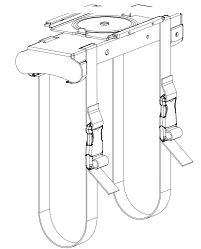

EasyCinch™

SPECIFICATIONS	
SWIVEL	YES, 360°
TRACK	17 3/4" (450 mm) FULLY RETRACTABLE
CPU WEIGHT	UP TO 75 lbs (34 kgs)
STRAP MATERIAL	HIGH STRENGTH NYLON
MATERIAL	STEEL
FINISH	STARDUST SILVER POWDER COAT

EasyCinch™ Options:

- Easy "click-on" horizontal mounting kit
- Also available as Slimline™ without the EasyCinch™ "Cinch & Lock" device.

Horizontal Mounting Kit

SPECIFICATIONS	
MATERIAL	STEEL
FINISH	STARDUST SILVER POWDER COAT
HORIZONTAL MOUNTING KIT FOR USE WITH EASY CINCH ONLY	

SlimLine™

SPECIFICATIONS	
SWIVEL	YES, 360°
TRACK	17 3/4" (450 mm) FULLY RETRACTABLE
CPU WEIGHT	UP TO 50 lbs (22 kgs)
STRAP MATERIAL	HIGH STRENGTH POLYPROPYLENE
MATERIAL	STEEL
FINISH	STARDUST SILVER POWDER COAT

The Nomad™ CPU Trolley

SPECIFICATIONS	
CPU WIDTH RANGE	5"-10" (127-254 mm)
CPU WEIGHT	UP TO 120 lbs (54.5 kgs)
MATERIAL	STEEL
FINISH	STARDUST SILVER POWDER COAT

ERGONOMIC ACCESSORIES INC.

15 West Pearce St. Unit 11
Richmond Hill, ON L4B 1H6
(905) 764-5228
www.eaergo.com