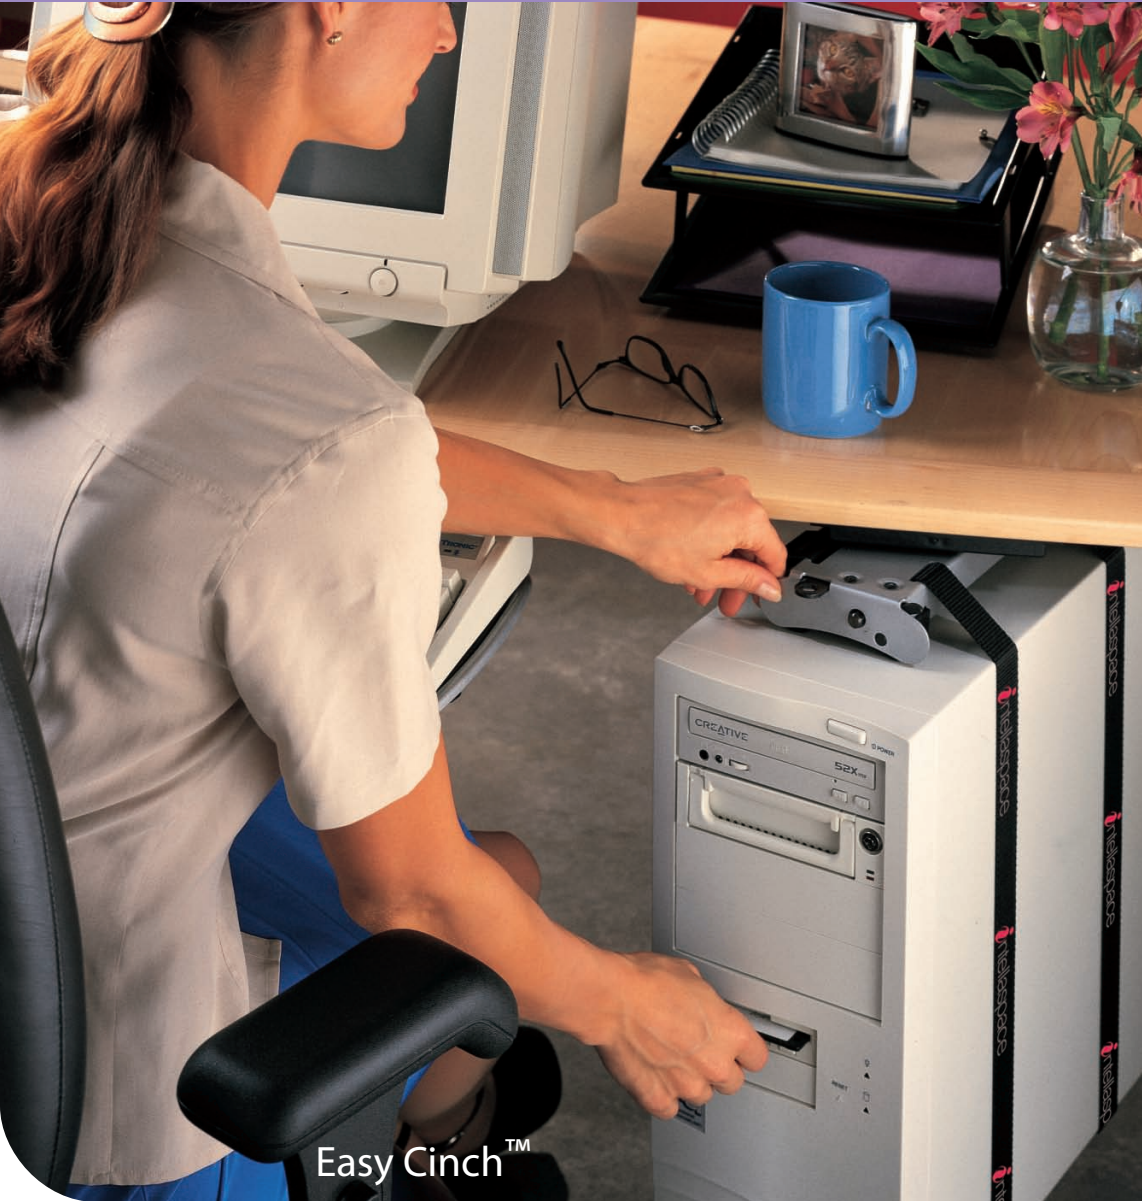

CPU Holders

Ergonomic CPU storage solutions for workplace efficiency

Nomad™

Easy Cinch™

The EasyCinch™ has an innovative strap-supported design that enables space saving and secure suspension of the PC under the desktop. Users benefit from this off-the-floor storage solution. EasyCinch™ provides improved workspace efficiency and easy accessibility. The integrated retractability and swivel function prevent knee and leg space infringement. The Nomad™ is a versatile PC trolley that provides a secure and speedy means of relocating CPU units throughout the office. It also creates convenient, mobile, under-the-desk PC storage that frees both workspace and leg space.

INNOVATIVE IDEAS IN WORKPLACE COMFORT

EasyCinch™ Advantages:

- CPU holders retract and swivel to allow full accessibility and easy storage away from the operator's important knee space
- Accommodates all CPUs weighing up to 75 lbs (34kgs) and measuring 64" (1625 mm) in perimeter, including all odd shaped CPUs
- Installation is quick and easy with the patented "Cinch & Lock" device for tightening the straps
- Handy adjustment tool stores within unit
- Safety feature prevents accidental release of strap tension
- Straps can be tightened while CPU is suspended
- Eliminates unnecessary, unnatural bending motion to load media or access cabling
- Mounts underneath most work surfaces
- Soft-touch feet protect CPU surface
- Easily converts to horizontal CPU installation (with optional adapter set)
- 360° swivel option provides easy access to CPU cable inputs
- Rugged steel construction
- Lifetime warranty

The Nomad™ Advantages:

- CPU can be quickly and securely moved throughout the office without the risk of falling
- Safely stores the CPU under your desk to maximize desk space above
- Tilts back 10° for easy access to media drives
- Accommodates every size and shape of CPU
- Contemporary high-tech design
- Rugged steel construction
- Lifetime warranty