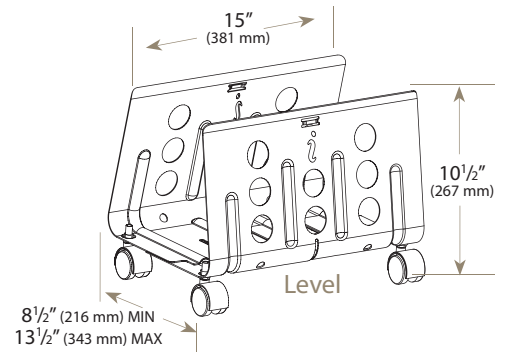

EasyCinch™

SPECIFICATIONS	
SWIVEL	YES, 360°
TRACK	17 3/4" (450 mm) FULLY RETRACTABLE
CPU WEIGHT	UP TO 75 lbs (34 kgs)
STRAP MATERIAL	HIGH STRENGTH NYLON
MATERIAL	STEEL
FINISH	STARDUST SILVER POWDER COAT

EasyCinch™ Options:

- Easy "click-on" horizontal mounting kit
- Also available as Slimline™ without the EasyCinch™ "Cinch & Lock" device.

Horizontal Mounting Kit

SPECIFICATIONS	
MATERIAL	STEEL
FINISH	STARDUST SILVER POWDER COAT
HORIZONTAL MOUNTING KIT FOR USE WITH EASY CINCH ONLY	

SlimLine™

SPECIFICATIONS	
SWIVEL	YES, 360°
TRACK	17 3/4" (450 mm) FULLY RETRACTABLE
CPU WEIGHT	UP TO 50 lbs (22 kgs)
STRAP MATERIAL	HIGH STRENGTH POLYPROPYLENE
MATERIAL	STEEL
FINISH	STARDUST SILVER POWDER COAT

The Nomad™ CPU Trolley

SPECIFICATIONS	
CPU WIDTH RANGE	5"-10" (127-254 mm)
CPU WEIGHT	UP TO 120 lbs (54.5 kgs)
MATERIAL	STEEL
FINISH	STARDUST SILVER POWDER COAT

ERGONOMIC ACCESSORIES INC.

15 West Pearce St. Unit 11
Richmond Hill, ON L4B 1H6
(905) 764-5228
www.eaergo.com