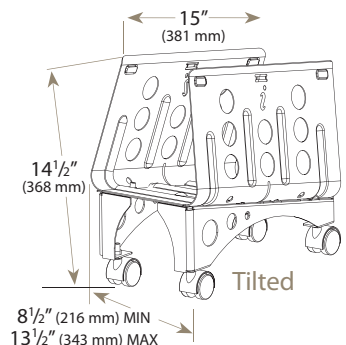

EasyCinch™

SPECIFICATIONS	
SWIVEL	YES, 360°
TRACK	17 3/4" (450 mm) FULLY RETRACTABLE
CPU WEIGHT	UP TO 75 lbs (34 kgs)
STRAP MATERIAL	HIGH STRENGTH NYLON
MATERIAL	STEEL
FINISH	STARDUST SILVER POWDER COAT

EasyCinch™ Options:

- Easy "click-on" horizontal mounting kit
- Also available as Slimline™ without the EasyCinch™ "Cinch & Lock" device.

Horizontal Mounting Kit

SPECIFICATIONS	
MATERIAL	STEEL
FINISH	STARDUST SILVER POWDER COAT
HORIZONTAL MOUNTING KIT FOR USE WITH EASY CINCH ONLY	

SlimLine™

SPECIFICATIONS	
SWIVEL	YES, 360°
TRACK	17 3/4" (450 mm) FULLY RETRACTABLE
CPU WEIGHT	UP TO 50 lbs (22 kgs)
STRAP MATERIAL	HIGH STRENGTH POLYPROPYLENE
MATERIAL	STEEL
FINISH	STARDUST SILVER POWDER COAT

The Nomad™ CPU Trolley

SPECIFICATIONS	
CPU WIDTH RANGE	5"-10" (127-254 mm)
CPU WEIGHT	UP TO 120 lbs (54.5 kgs)
MATERIAL	STEEL
FINISH	STARDUST SILVER POWDER COAT

ERGONOMIC ACCESSORIES INC.

15 West Pearce St. Unit 11
Richmond Hill, ON L4B 1H6
(905) 764-5228
www.eaergo.com