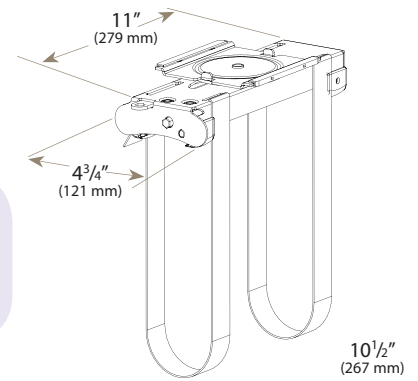

The Nomad™ Advantages:

- CPU can be quickly and securely moved throughout the office without the risk of falling
- Safely stores the CPU under your desk to maximize desk space above
- Tilts back 10° for easy access to media drives
- Accommodates every size and shape of CPU
- Contemporary high-tech design
- Rugged steel construction
- Lifetime warranty

EasyCinch™

SPECIFICATIONS	
SWIVEL	YES, 360°
TRACK	17 3/4" (450 mm) FULLY RETRACTABLE
CPU WEIGHT	UP TO 75 lbs (34 kgs)
STRAP MATERIAL	HIGH STRENGTH NYLON
MATERIAL	STEEL
FINISH	STARDUST SILVER POWDER COAT

EasyCinch™ Options:

- Easy "click-on" horizontal mounting kit
- Also available as Slimline™ without the EasyCinch™ "Cinch & Lock" device.