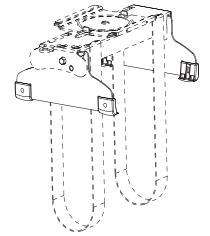

EasyCinch™

SPECIFICATIONS	
SWIVEL	YES, 360°
TRACK	17 3/4" (450 mm) FULLY RETRACTABLE
CPU WEIGHT	UP TO 75 lbs (34 kgs)
STRAP MATERIAL	HIGH STRENGTH NYLON
MATERIAL	STEEL
FINISH	STARDUST SILVER POWDER COAT

EasyCinch™ Options:

- Easy "click-on" horizontal mounting kit
- Also available as Slimline™ without the EasyCinch™ "Cinch & Lock" device.

Horizontal Mounting Kit

SPECIFICATIONS	
MATERIAL	STEEL
FINISH	STARDUST SILVER POWDER COAT
HORIZONTAL MOUNTING KIT FOR USE WITH EASY CINCH ONLY	

SlimLine™

SPECIFICATIONS	
SWIVEL	YES, 360°
TRACK	17 3/4" (450 mm) FULLY RETRACTABLE
CPU WEIGHT	UP TO 50 lbs (22 kgs)
STRAP MATERIAL	HIGH STRENGTH POLYPROPYLENE
MATERIAL	STEEL
FINISH	STARDUST SILVER POWDER COAT

The Nomad™ CPU Trolley

SPECIFICATIONS	
CPU WIDTH RANGE	5"-10" (127-254 mm)
CPU WEIGHT	UP TO 120 lbs (54.5 kgs)
MATERIAL	STEEL
FINISH	STARDUST SILVER POWDER COAT

ERGONOMIC ACCESSORIES INC.

15 West Pearce St. Unit 11
Richmond Hill, ON L4B 1H6
(905) 764-5228
www.eaergo.com