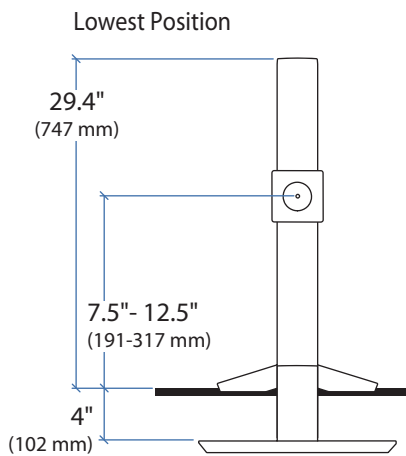

# WorkFit-S, Single LCD Mount, LD

## Dimensional & Range of Motion Illustrations

Weight Capacity:

Desk Thickness:

360°

Portrait/Landscape rotation stop screw can be installed for 0° rotation.

0°