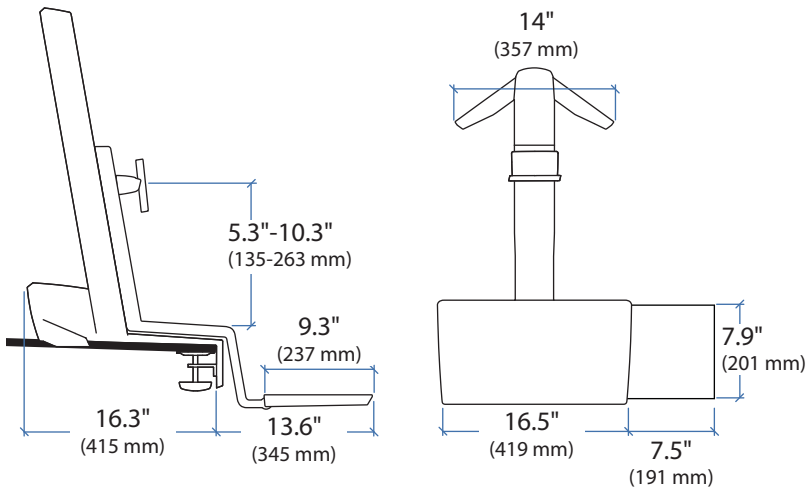

# WorkFit-S, Single LCD Mount, LD

## Dimensional & Range of Motion Illustrations

Weight Capacity:

Desk Thickness:

360°

Portrait/Landscape rotation stop screw can be installed for 0° rotation.

0°