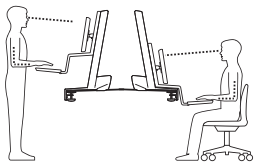

# WorkFit-S, Single LCD Mount, LD

## Dimensional & Range of Motion Illustrations

Weight Capacity:

Desk Thickness:

360°

Portrait/Landscape rotation stop screw can be installed for 0° rotation.

0°