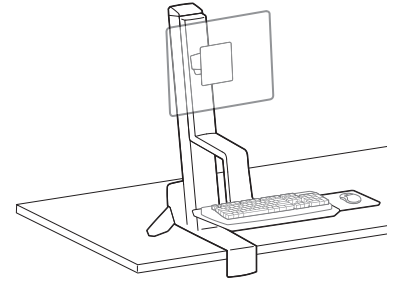

# WorkFit-S, Single LCD Mount, LD

## Dimensional & Range of Motion Illustrations

Weight Capacity:

Desk Thickness:

360°

Portrait/Landscape rotation stop screw can be installed for 0° rotation.

0°