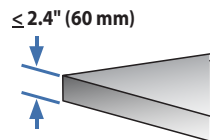

# WorkFit-S, Single LCD Mount, LD

## Dimensional & Range of Motion Illustrations

Weight Capacity:

Desk Thickness:

360°

Portrait/Landscape rotation stop screw can be installed for 0° rotation.

0°