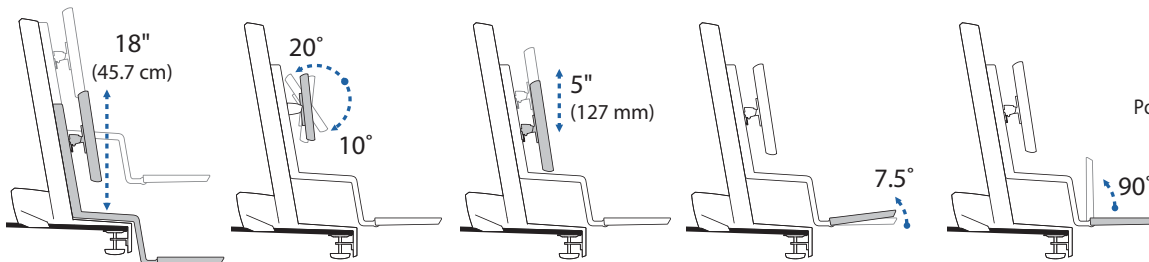

# WorkFit-S, Single LCD Mount, LD

## Dimensional & Range of Motion Illustrations

Weight Capacity:

Desk Thickness:

360°

Portrait/Landscape rotation stop screw can be installed for 0° rotation.

0°