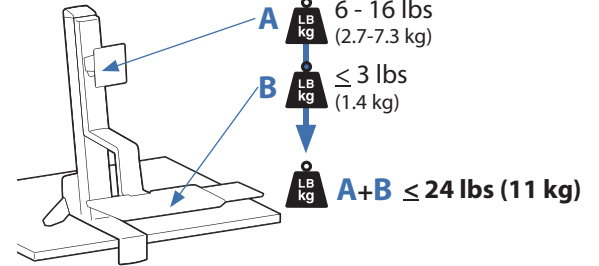

# WorkFit-S, Single LCD Mount, LD

## Dimensional & Range of Motion Illustrations

Weight Capacity:

Desk Thickness:

360°

Portrait/Landscape rotation stop screw can be installed for 0° rotation.

0°