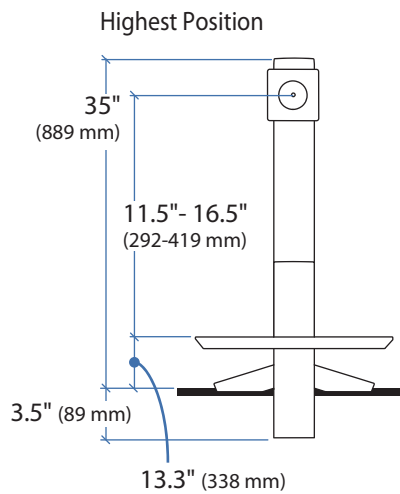

# WorkFit-S, Single LCD Mount, LD

## Dimensional & Range of Motion Illustrations

Weight Capacity:

Desk Thickness:

360°

Portrait/Landscape rotation stop screw can be installed for 0° rotation.

0°