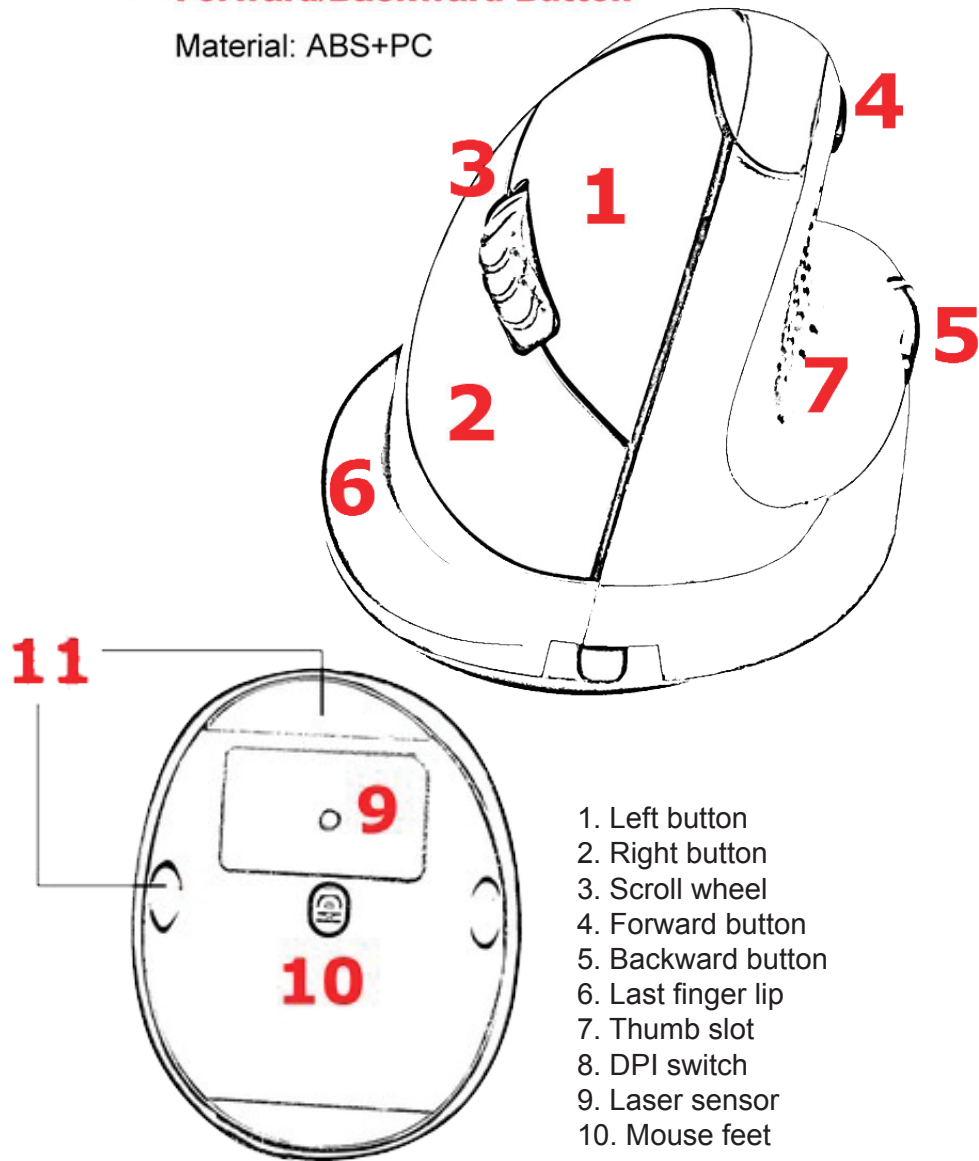

### Normal mouse

### Normal vertical

### HEmouse

### Forward/Backward Button

Material: ABS+PC

1. Left button
2. Right button
3. Scroll wheel
4. Forward button
5. Backward button
6. Last finger lip
7. Thumb slot
8. DPI switch
9. Laser sensor
10. Mouse feet